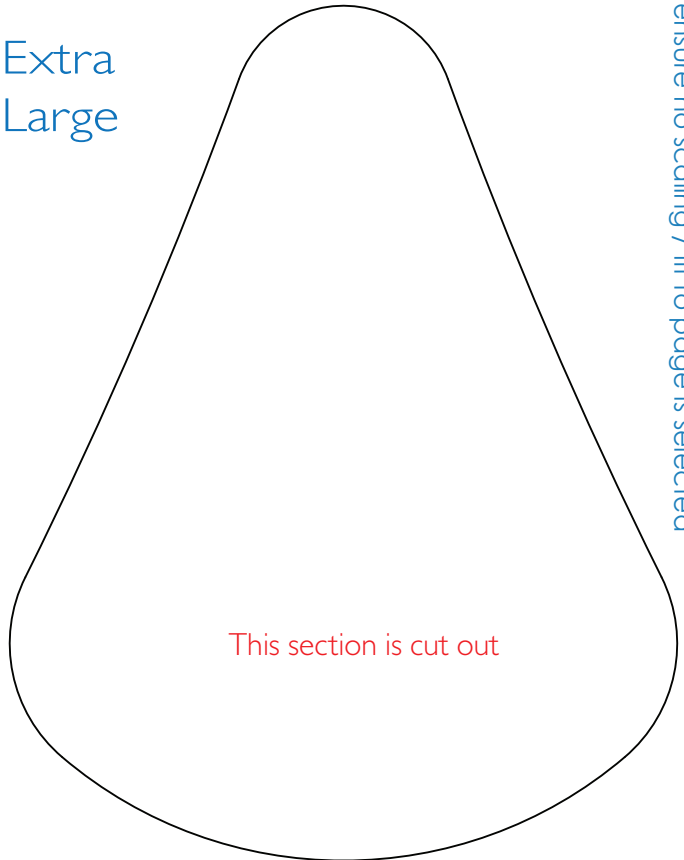

Small

Medium

Large

Extra Large

This line should be 10cm / 100mm long - if not, please reprint and ensure no scaling / fit to page is selected

## Sizing Guide

- 1 - Print at full scale
- 2 - Use ruler on right to check scale
- 3 - Cut out the sections
- 4 - Choose the size that sits comfortably around your mouth and nose (as above)

**CPAP.co.uk**  
by Intus Healthcare