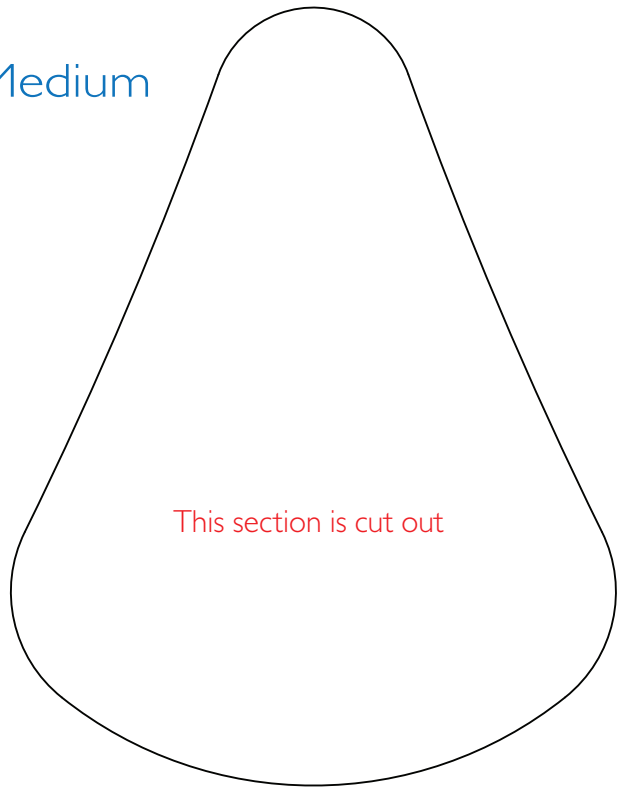

Small

Medium

Large

Extra Large

This line should be 10cm / 100mm long - if not, please reprint and ensure no scaling / fit to page is selected

## Sizing Guide

- 1 - Print at full scale
- 2 - Use ruler on right to check scale
- 3 - Cut out the sections
- 4 - Choose the size that sits comfortably around your mouth and nose (as above)

**CPAP.co.uk**  
by Intus Healthcare