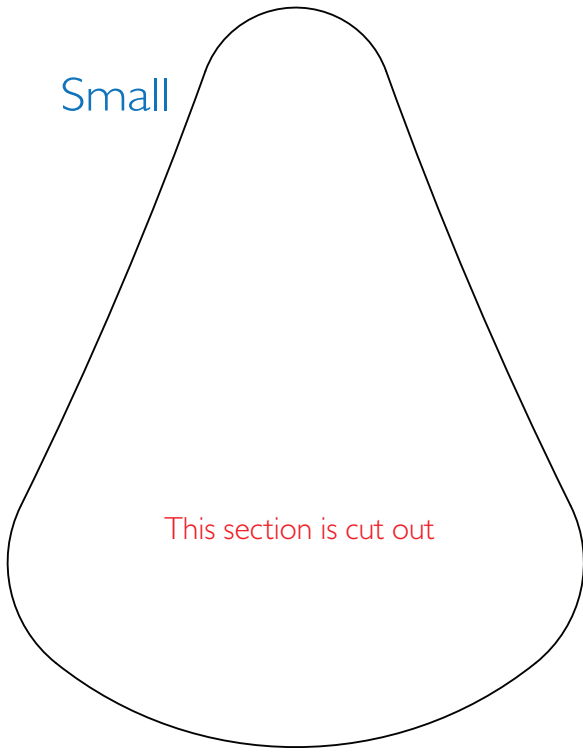

Small

Medium

Large

Extra Large

This line should be 10cm / 100mm long - if not, please reprint and ensure no scaling / fit to page is selected

## Sizing Guide

- 1 - Print at full scale
- 2 - Use ruler on right to check scale
- 3 - Cut out the sections
- 4 - Choose the size that sits comfortably around your mouth and nose (as above)

**CPAP.co.uk**  
by Intus Healthcare