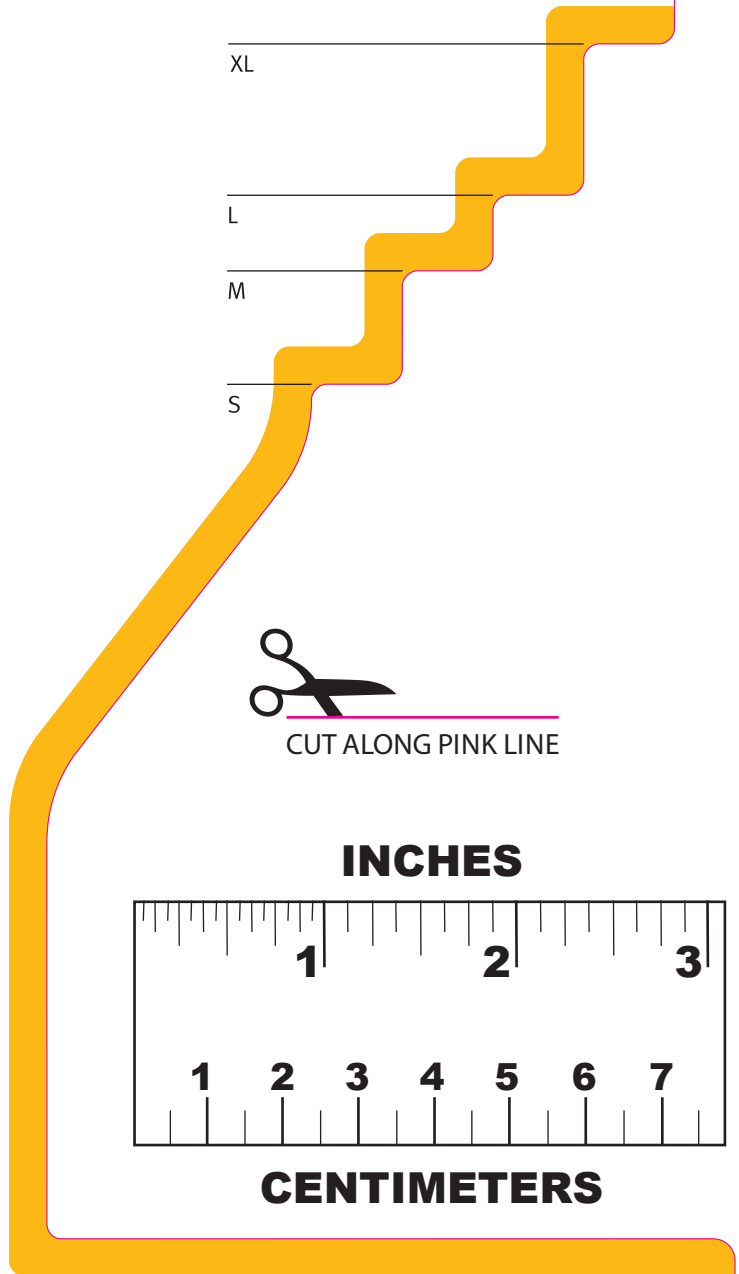

Zest Plus / Zest Q Plus

Zest / Zest Q / Lady Zest Q

**Zest Petite / Zest Q Petite
Lady Zest Q Petite**

- Full Face Delivery
- Nasal Delivery
- Direct Nasal Delivery
- Oral Delivery

XL

L

M

S

CUT ALONG PINK LINE

INCHES

CENTIMETERS

Forma™
FULL FACE MASK

Fisher & Paykel
HEALTHCARE